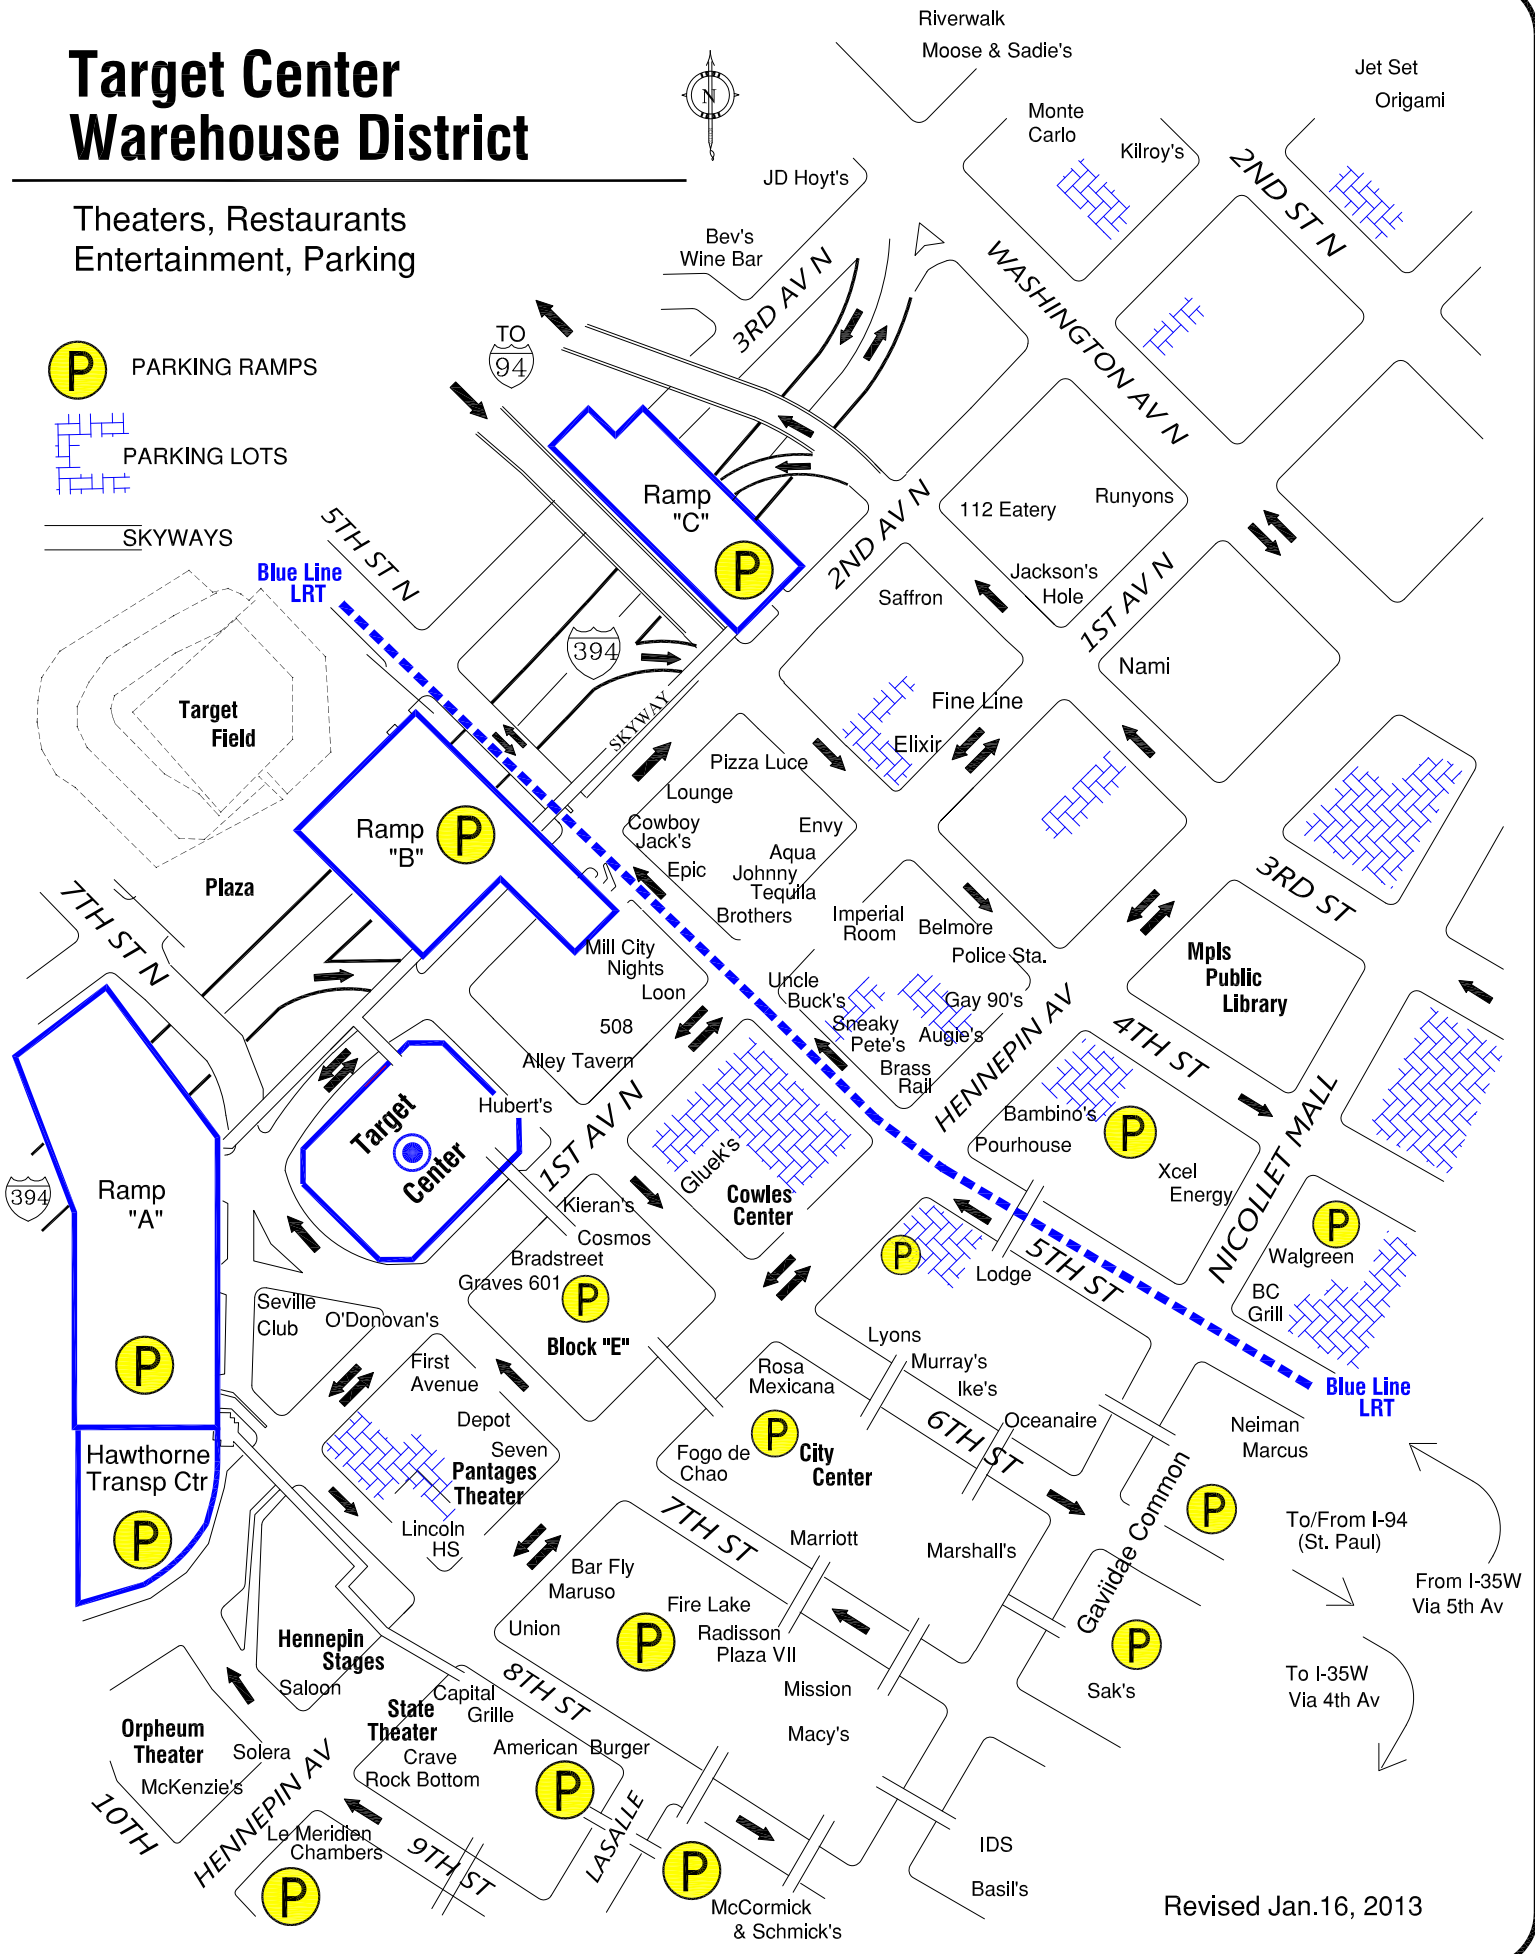

# Target Center Warehouse District

Theaters, Restaurants  
Entertainment, Parking

**P** PARKING RAMPS

 PARKING LOTS

 SKYWAYS

To/From I-94 (St. Paul)  
From I-35W Via 5th Av  
To I-35W Via 4th Av